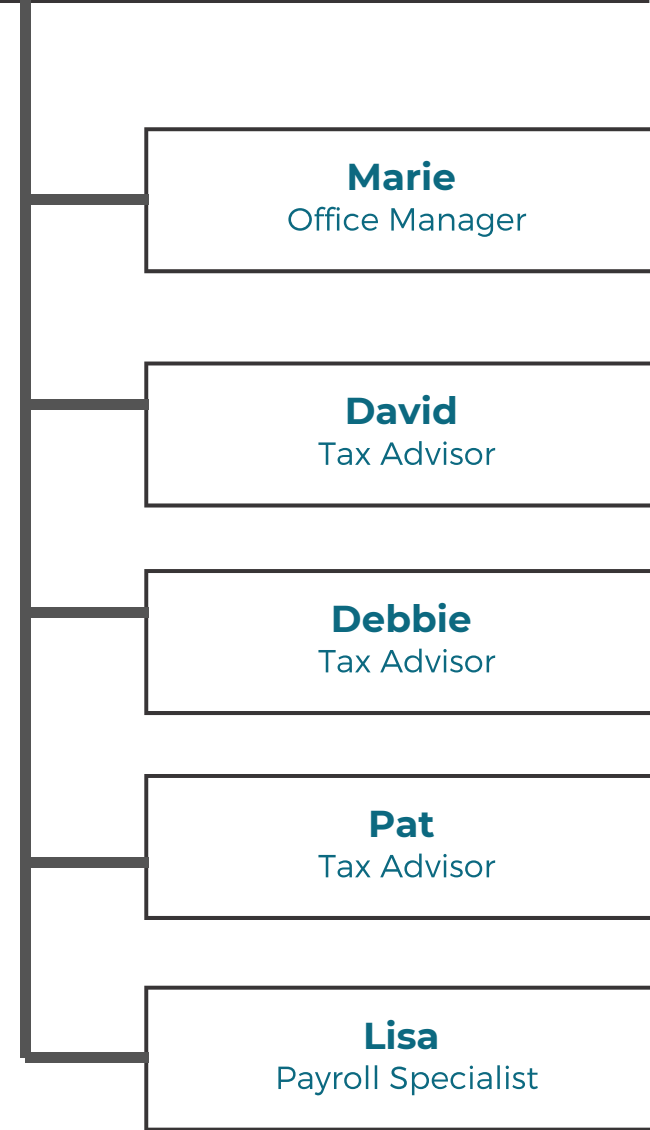

STAFF STRUCTURE

 **Jason Topp**
Midcoast Wealth Lead

 **Derric Isensee**
Midcoast Tax Lead

 **Tim Verduin**
Midcoast Insurance